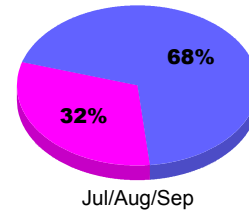

Gender Comparison 2012-2013

Legend: Male (Blue), Female (Magenta)