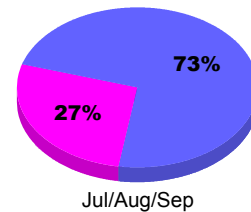

Gender Comparison 2012-2013

Jul/Aug/Sep

Legend: Male (Blue), Female (Magenta)