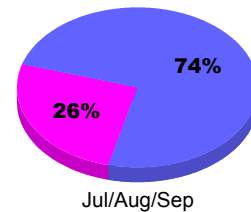

Gender Comparison 2012-2013

Legend: Male (Blue), Female (Magenta)